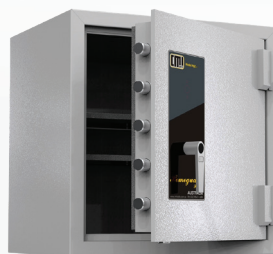

SAFE & VAULT MANUFACTURERS

Homeguard Plus

HOME OFFICE
DOMESTIC SAFE

Homeguard Plus
designed to be
**fire resisting for
30 minutes**

Homeguard Plus suggested insurable cash rating in unsupported (no alarms) situation is **$50,000.**